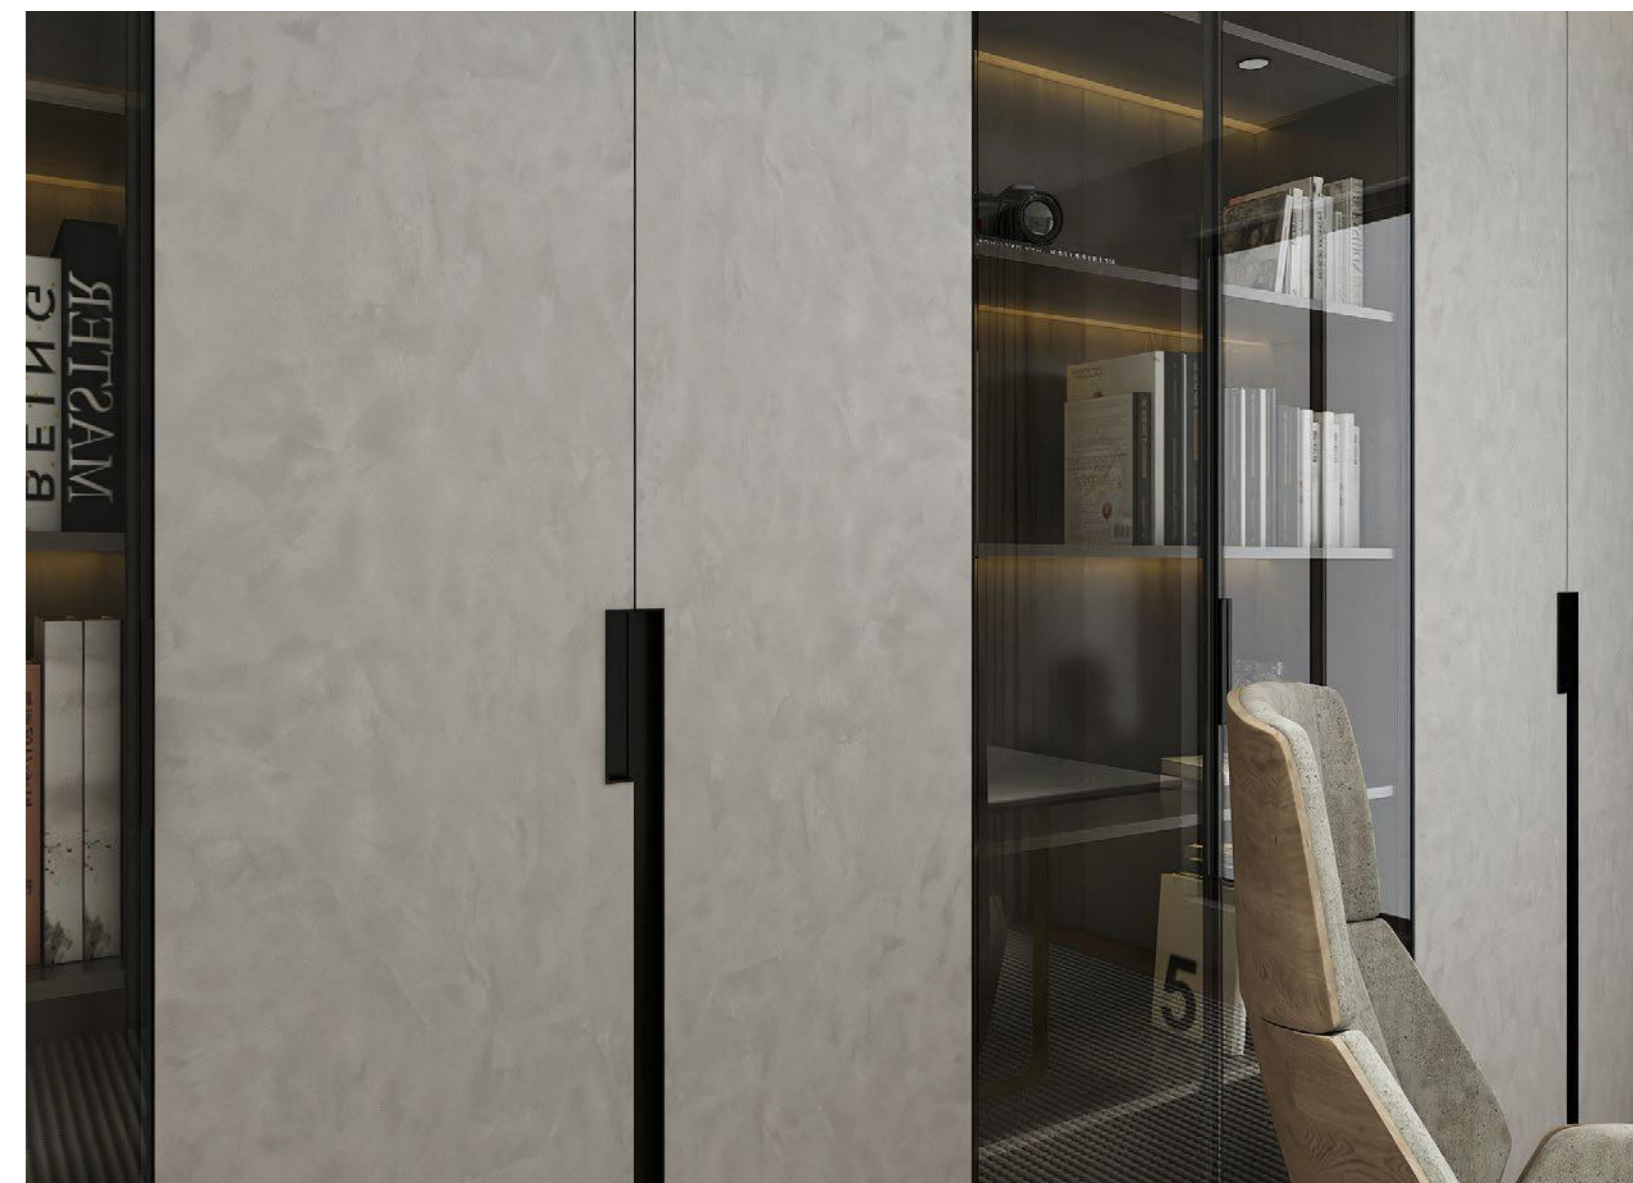

UPSCALE
CUSTOM
PAINTBAKE
WHOLE HOUSE

颜色名称 NAME: Y-1857

把手型号 HANDLE:

我们不断的探索，自然、材质、设计的多重表达和呈现，惊艳时光，演绎时尚品位生活。

We constantly explore, nature, material, design multiple expression and presentation, amazing time, deducing fashion taste life.