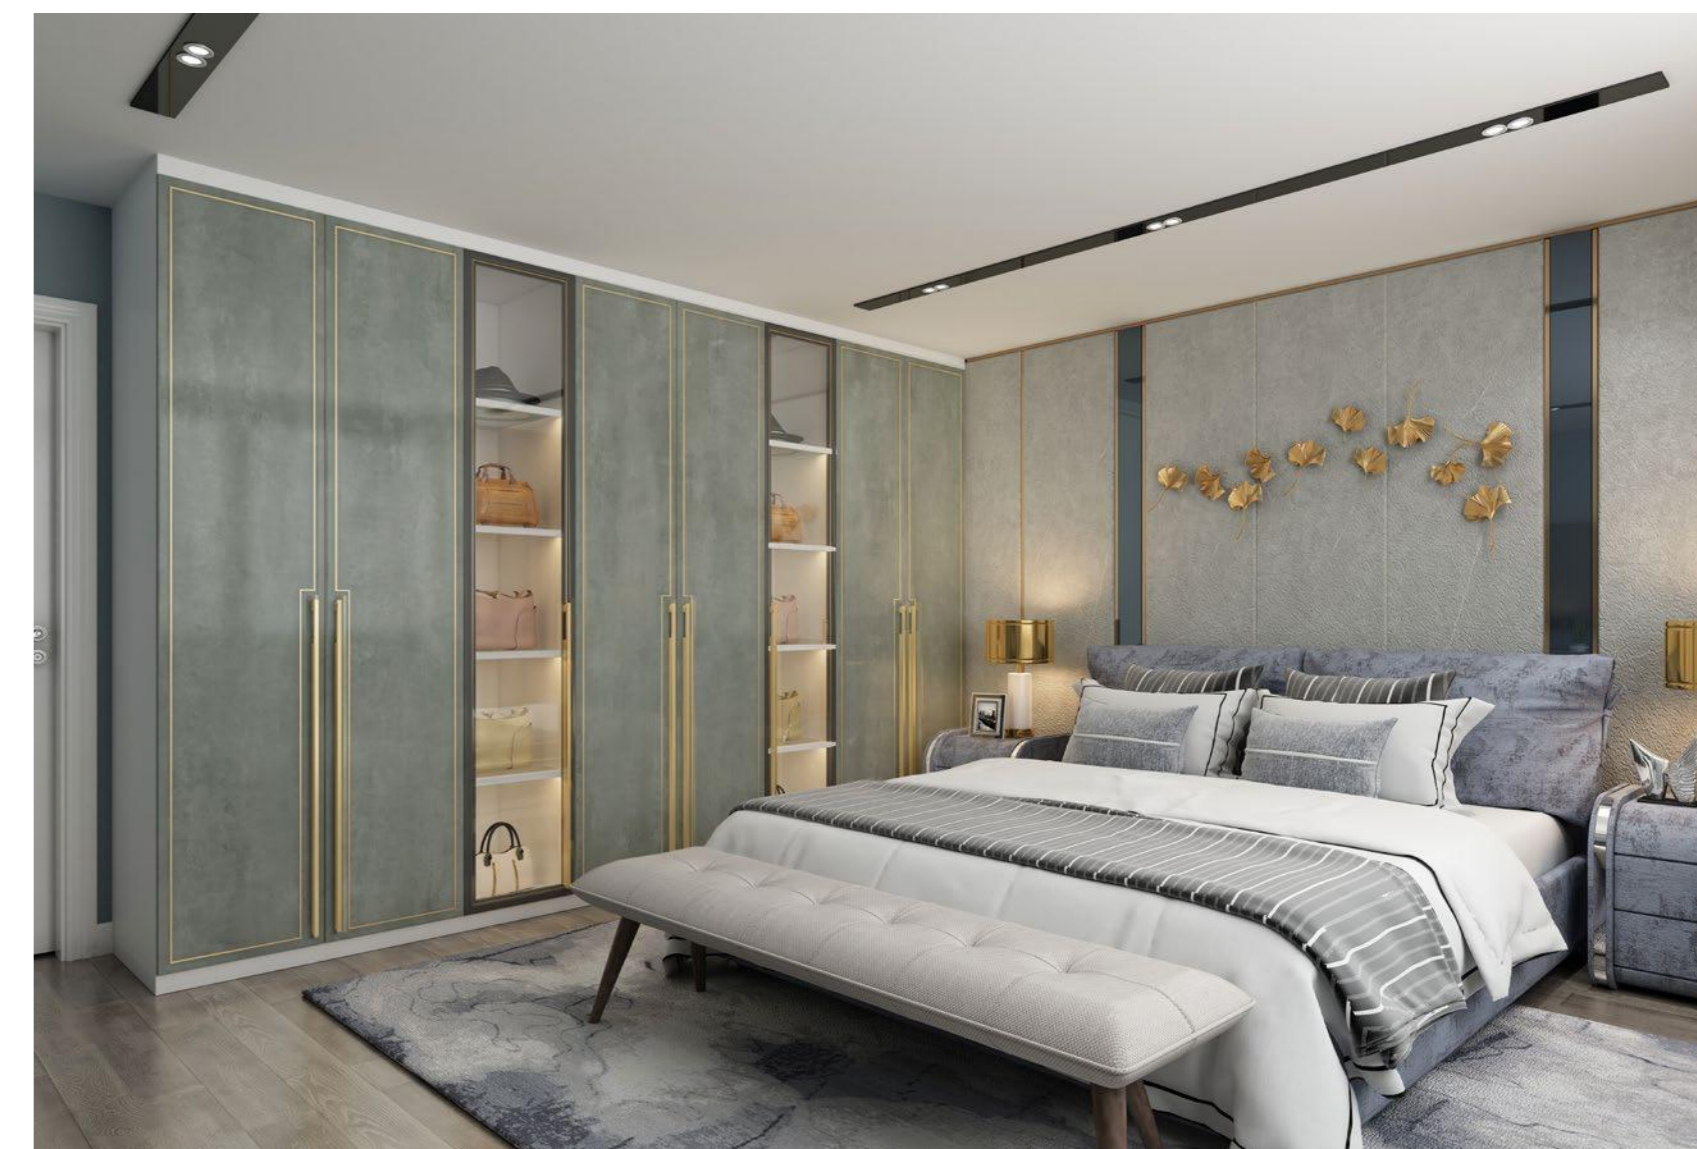

颜色名称 NAME: Y-1849

把手型号 HANDLE:

颜色名称 NAME: Y-1850

把手型号 HANDLE:

UPSCALE
CUSTOM
PAINTBAKE
WHOLE HOUSE

HIGH QUALITY FROM PROFESSIONAL

我们不断的探索，自然、材质、设计的
多重表达和呈现，惊艳时光，演绎时尚品位生活。

We constantly explore, nature, material, design multiple
expression and presentation, amazing time, deducing fashion
taste life.