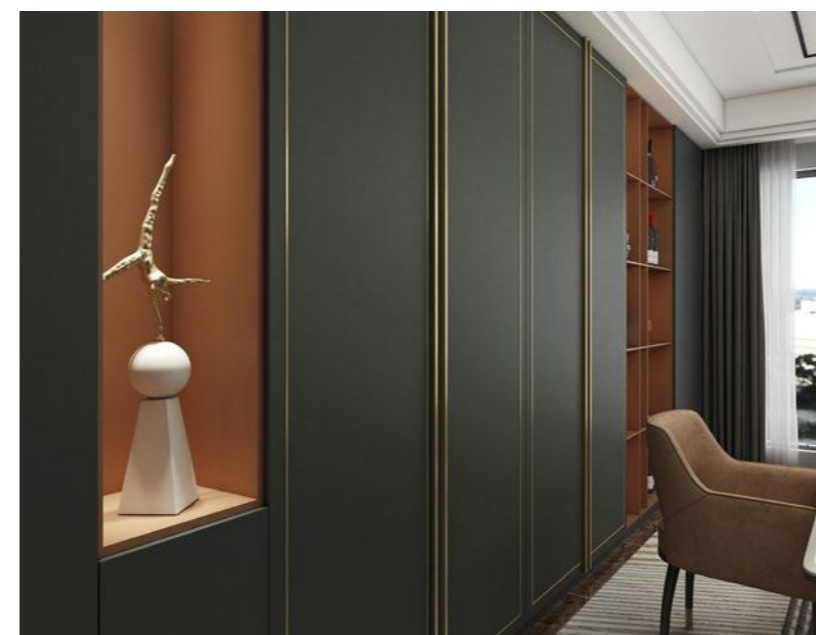

We constantly explore, nature, material, design multiple expression and presentation, amazing time, deducing fashion taste life.

颜色名称 NAME: CY-02 超级哑光

把手型号 HANDLE:

UPSCALE
CUSTOM
PAINTBAKE
WHOLE HOUSE

型号: CY-02 超级哑光
Model number: CY-02 超级哑光