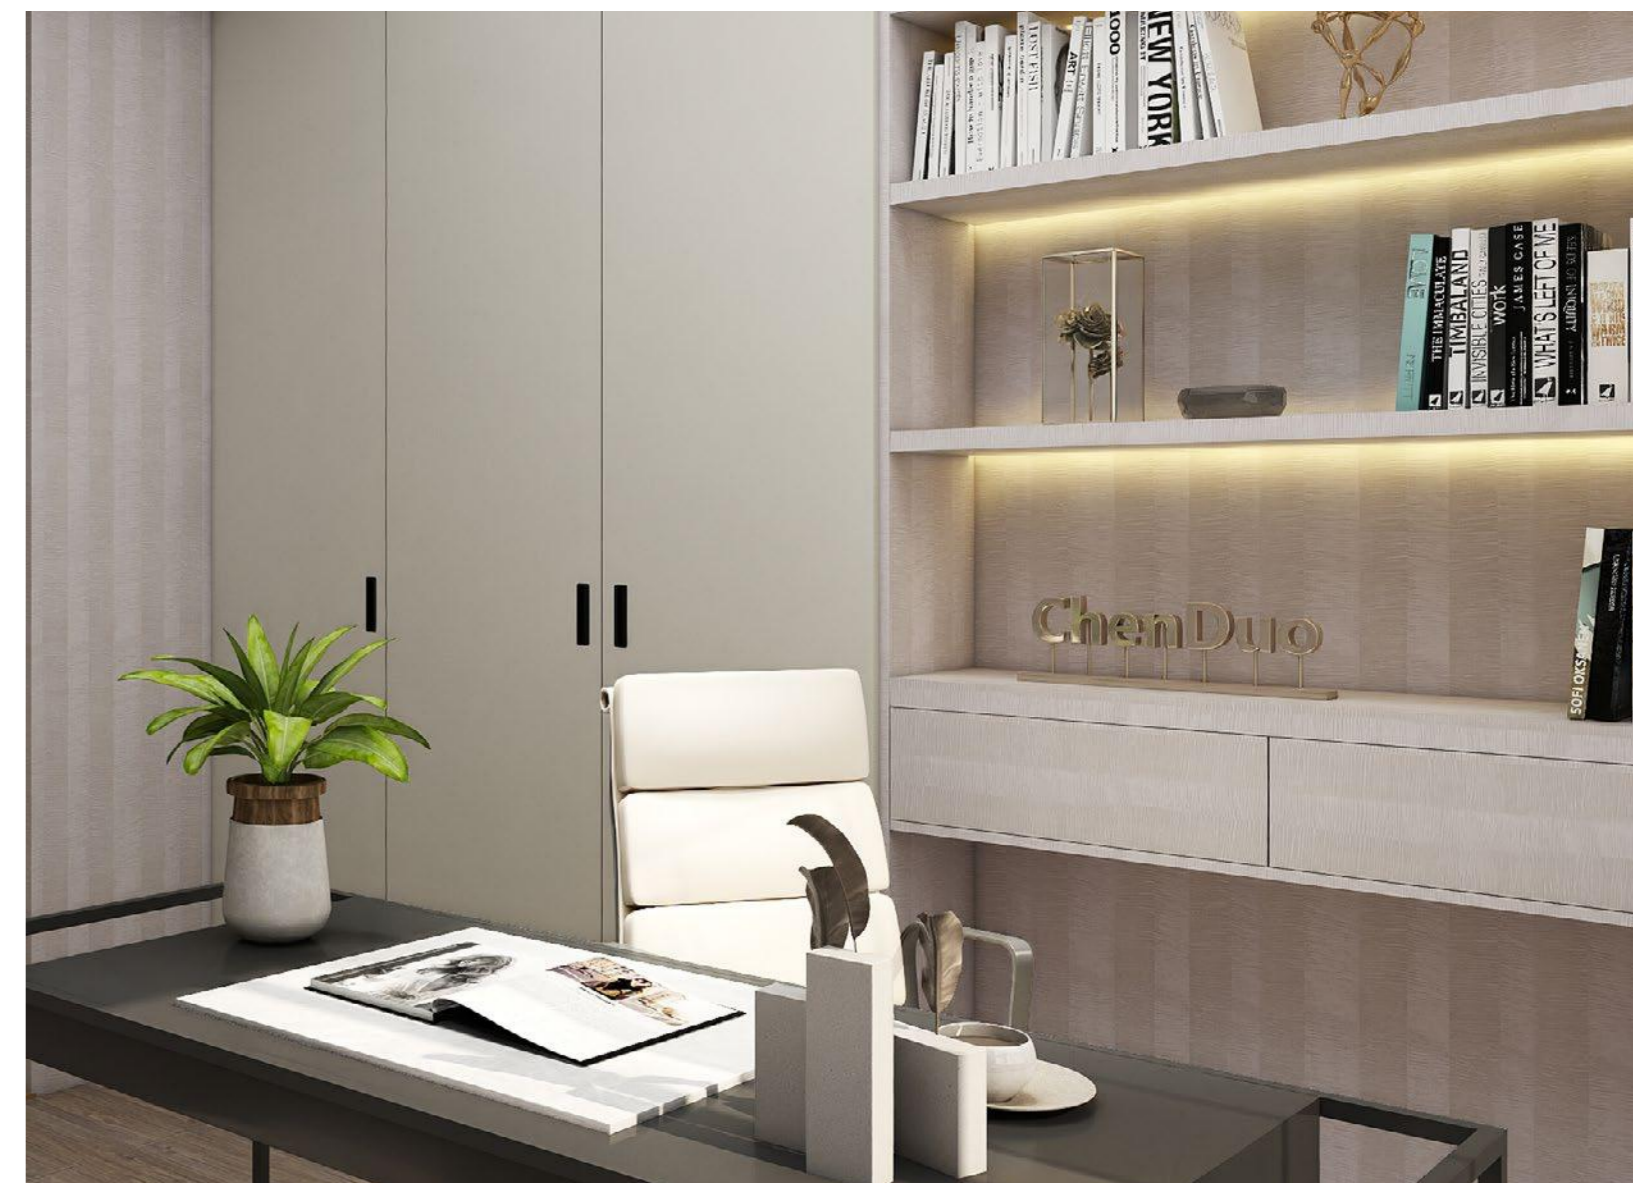

型号: Y-1855

Model number: Y-1855

UPSCALE
CUSTOM
PAINTBAKE
WHOLE HOUSE

颜色名称 NAME: T559

把手型号 HANDLE:

我们不断的探索，自然、材质、设计的多重表达和呈现，惊艳时光，演绎时尚品位生活。

We constantly explore, nature, material, design multiple expression and presentation, amazing time, deducing fashion taste life.