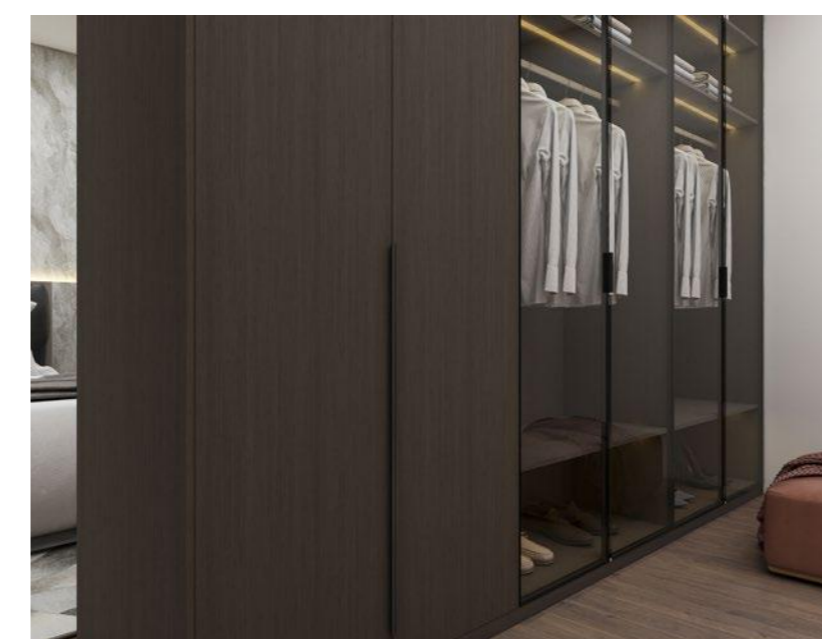

We constantly explore, nature, material, design multiple expression and presentation, amazing time, deducing fashion taste life.

颜色名称 NAME: CY-05 超级亚光

把手型号 HANDLE:

UPSCALE
CUSTOM
PAINTBAKE
WHOLE HOUSE

型号: CY-05 超级亚光