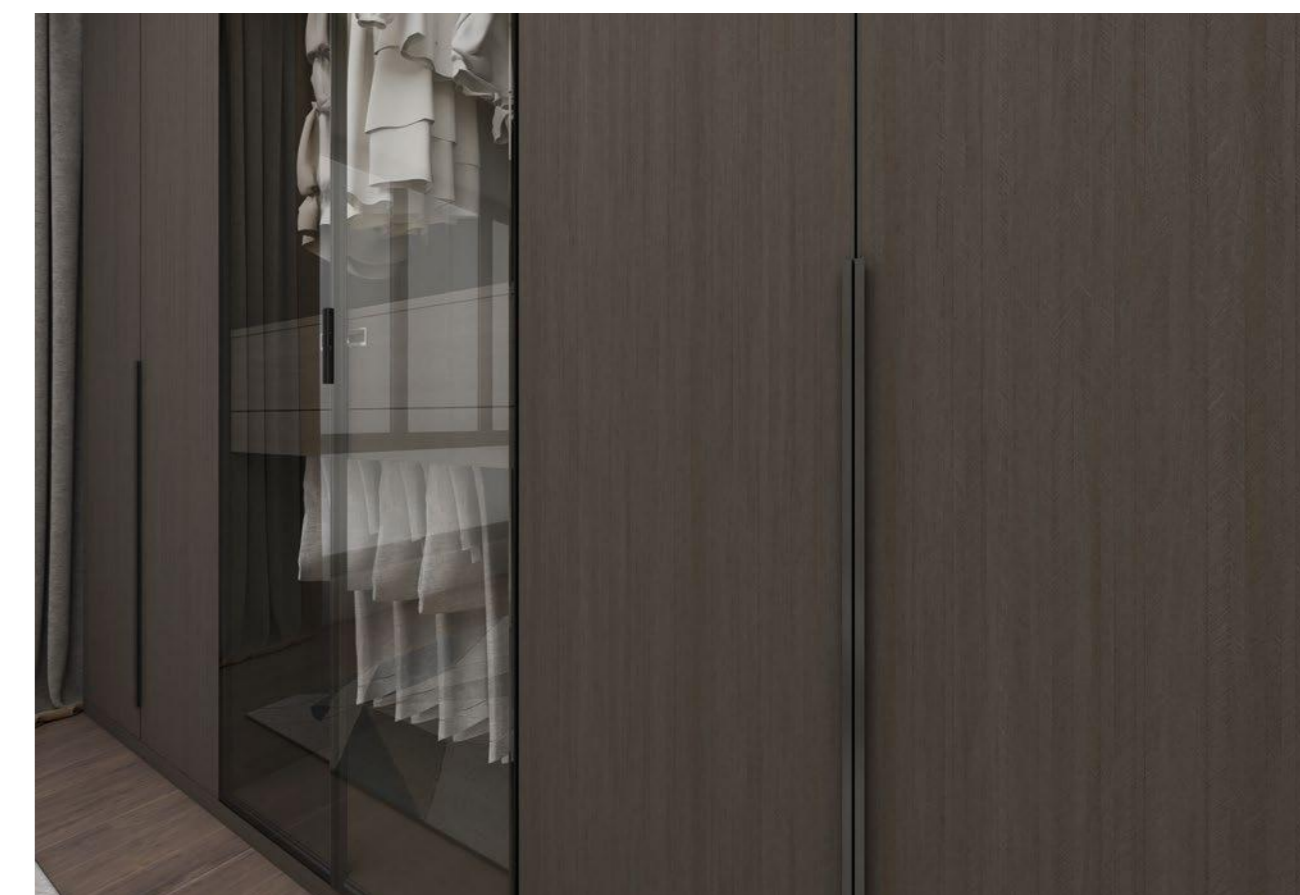

UPSCALE
CUSTOM
PAINTBAKE
WHOLE HOUSE