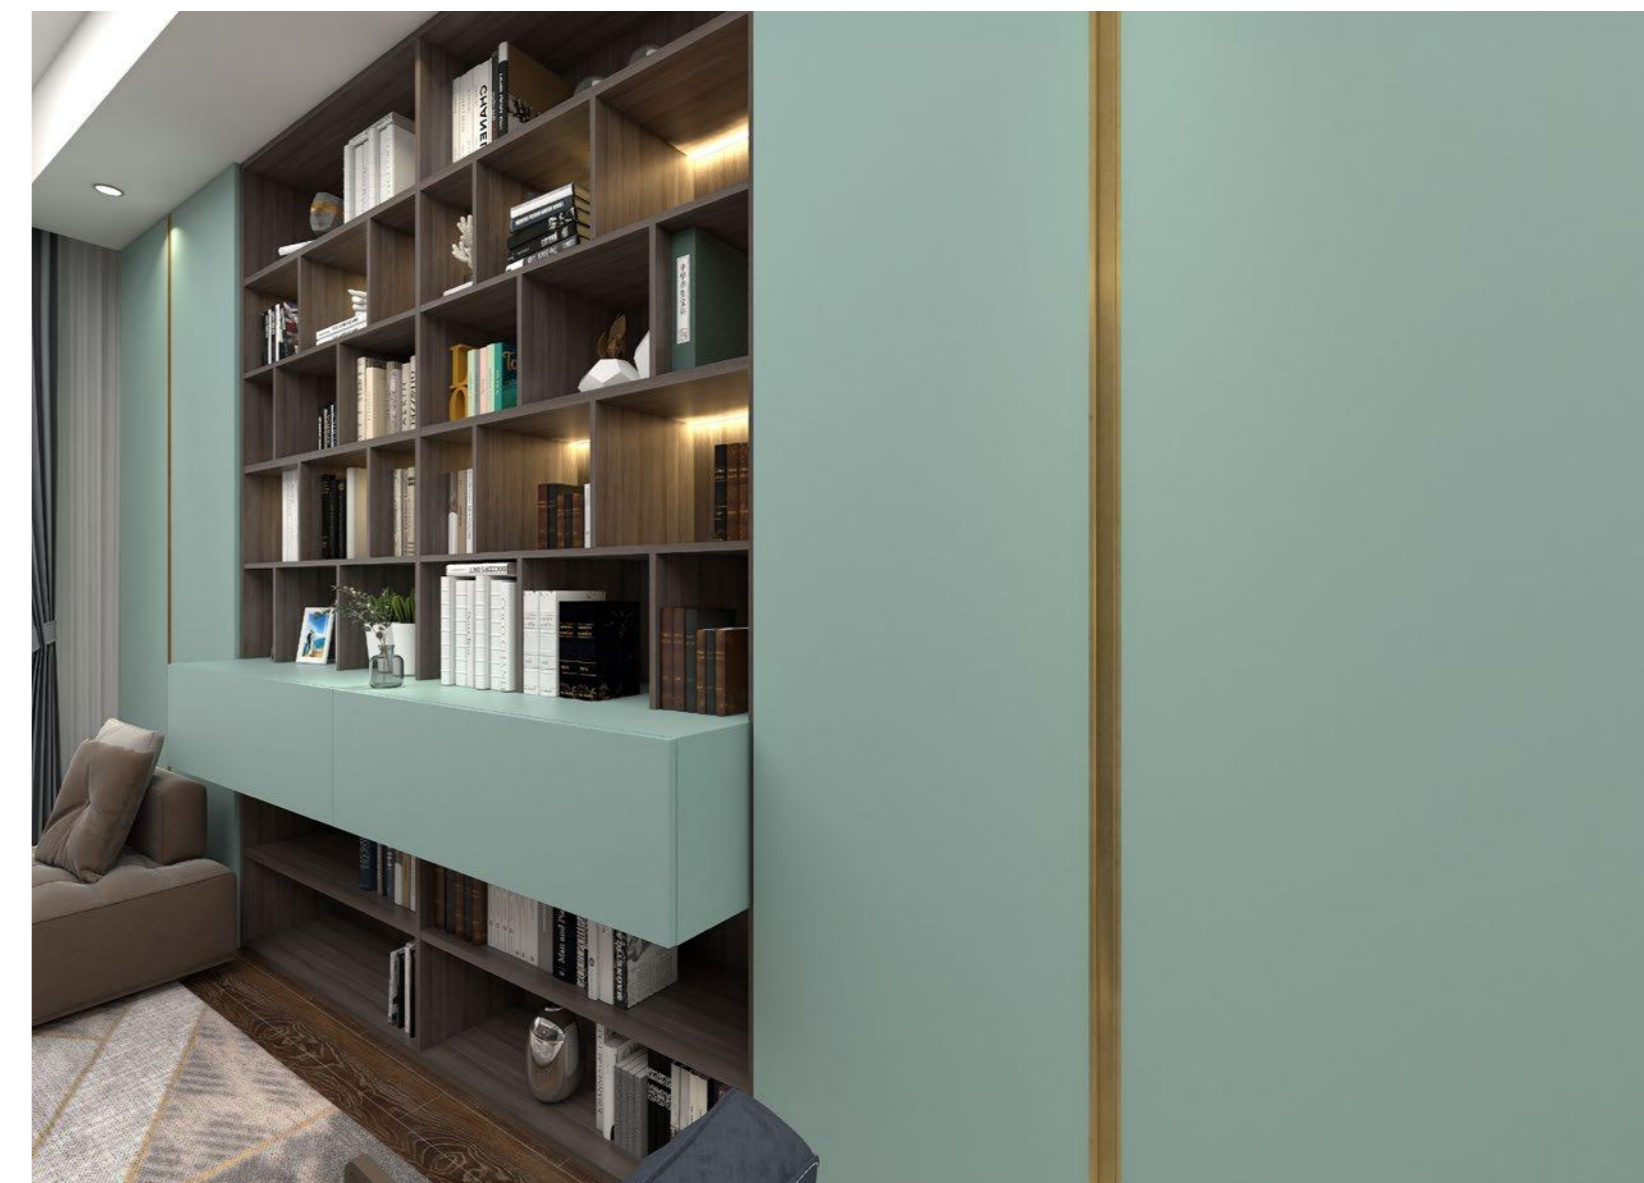

UPSCALE
CUSTOM
PAINTBAKE
WHOLE HOUSE

颜色名称 NAME: T555-1 浅蓝色

把手型号 HANDLE:

我们不断的探索，自然、材质、设计的多重表达和呈现，惊艳时光，演绎时尚品位生活。

We constantly explore, nature, material, design multiple expression and presentation, amazing time, deducing fashion taste life.